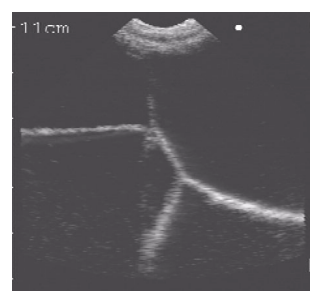

MEASUREMENT

- Distance
- Length
- Volume
- area & circumference
- ellipse
- back fat on small ruminats and swine

CONNECTION

- Standard video output (NTSC signal)

STANDARD ACCESSORIES

- Transportation case
- Working carrier
- Carrying straps
- Charger and cables
- instruction manual
- 250 ml gel

OPTIONS

- Sun protector
- Video goggles
- multimedia player
- ultrasound gel

Pregnancy 30 days on cow

Pregnancy 85 days on cow

Empty uterus on goat

Pregnancy 75 days on goat

Pseudo pregnancy on goat